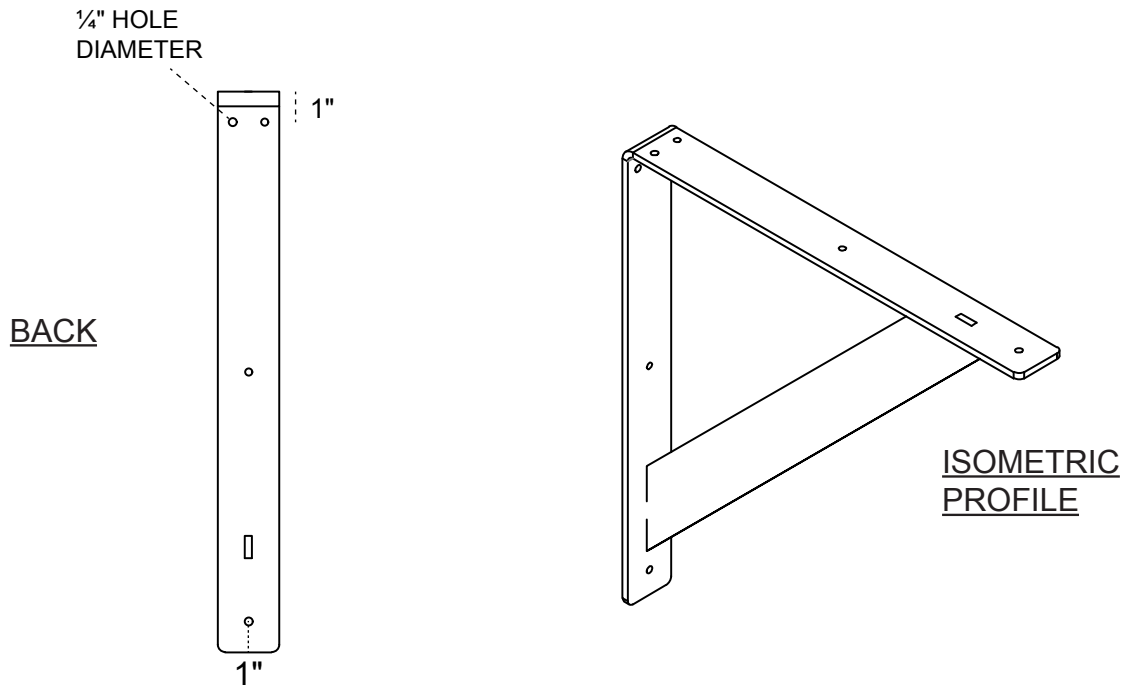

# 2-INCH W X 18-INCH D X 18-INCH H TRADITIONAL BRACKET

**HEAVY-DUTY 1/4" THICK**

**AVAILABLE IN:**  
STAINLESS STEEL  
ZINC PLATED STEEL  
POWDER COATED BLACK

**BKTM02X18X18TRSS**  
**BKTM02X18X18TRCRS**  
**BKTM02X18X18TRPBL**