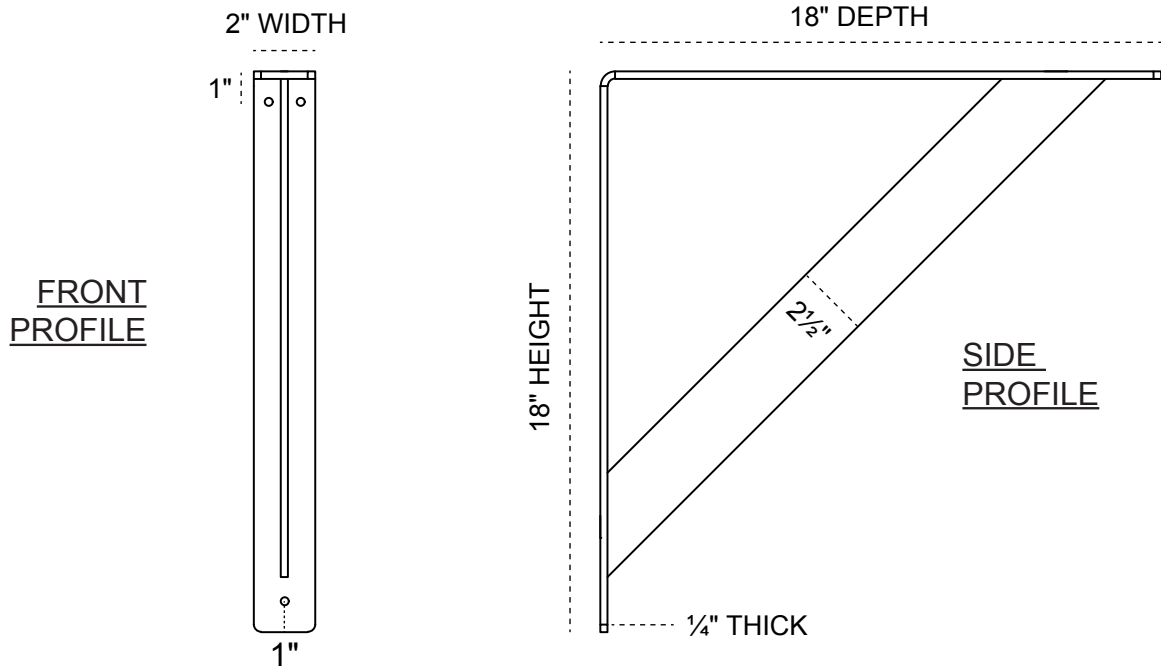

# 2-INCH W X 18-INCH D X 18-INCH H TRADITIONAL BRACKET

**HEAVY-DUTY 1/4" THICK**

**AVAILABLE IN:**  
STAINLESS STEEL  
ZINC PLATED STEEL  
POWDER COATED BLACK

**BKTM02X18X18TRSS**  
**BKTM02X18X18TRCRS**  
**BKTM02X18X18TRPBL**